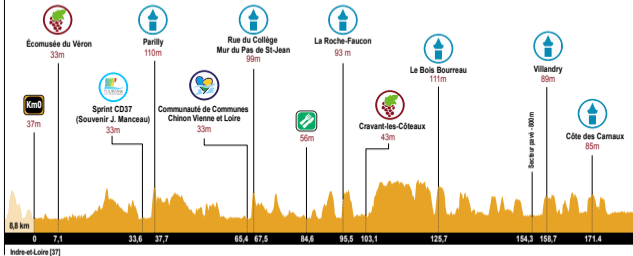

# CHINON

35m

# TOURS

50m

Indre-et-Loire [37]

0

186 km